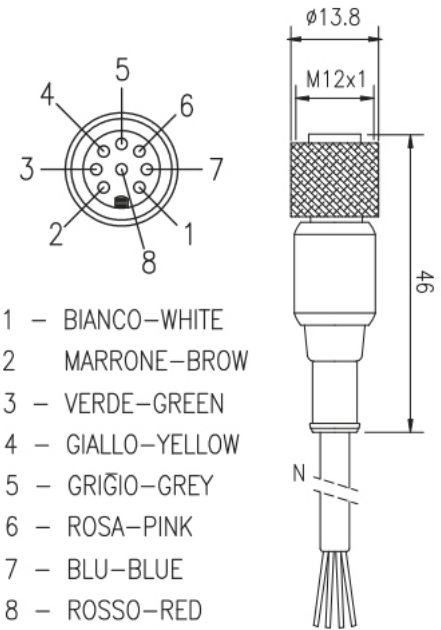

ACCESSORIES

CABLES C8D 10

10m cable with M12 8 poles straight connector

Technical data:

Family	CABLES
Code	1330981
Cable length (m)	10
Connector	M12 straight
Number of poles	8
Shielded cable	No
Type of coupling	Metal coupling ring